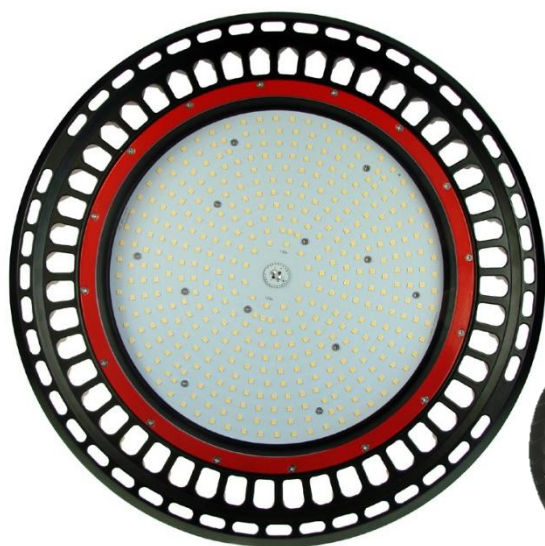

## HIGH BAY LED

CZ: Průmyslová svítidla LED HIGH BAY / SK: Priemyselná lampa / EN: LED high bay

INDEX

PF

A  
[mm]

B  
[mm]

INDEX	ABC	Power	Lm	PF	Tc[K]	Color	A [mm]	B [mm]	Barcode
012445	KOROS LED	200W	150 lm/w	>0,90	4500 K	Czarny Černá Čierny Black	405	190	5902216794863

AC 230V

SMD LED

120°

IP

>80

50000 h

65

Materiał / Material / Material