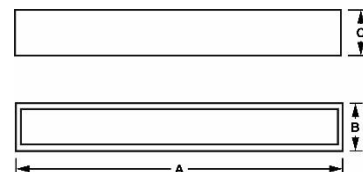

## OPRAWY LED

CZ: LED svítidlo/ SK: LED sietidlo/ EN: LED lamp

**SAMSUNG**  
LED

**DALI**

A

B

INDEX

A [mm]