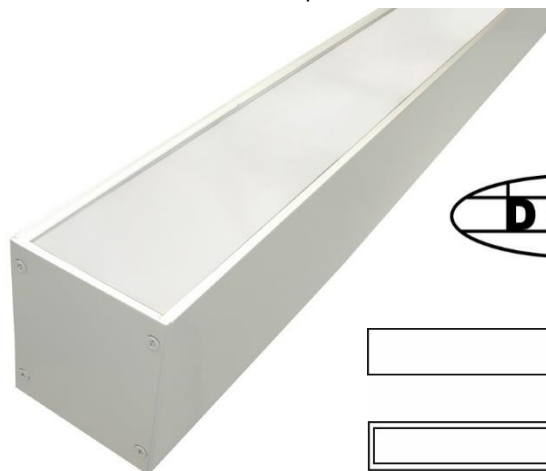

# CABAIL DALI

## OPRAWY LED

CZ: LED svítidlo/ SK: LED sietidlo/ EN: LED lamp

**SAMSUNG**  
LED

**DALI**

A

B

INDEX

A [mm]